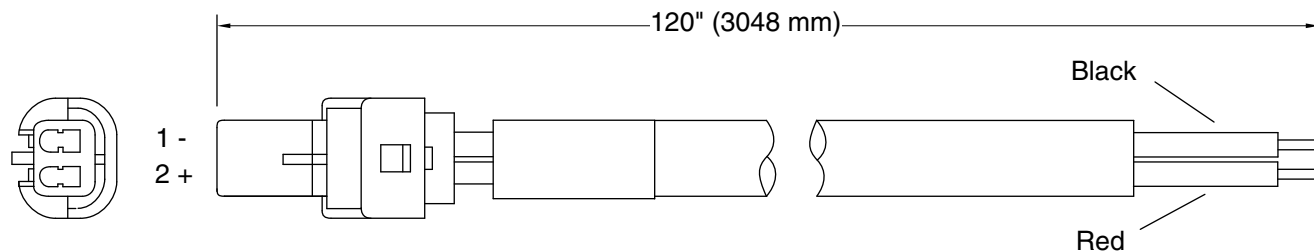

Technical Information

All product dimensions are nominal.

Material: Plastic, Metal

Notes

Install this product according to the installation guide.